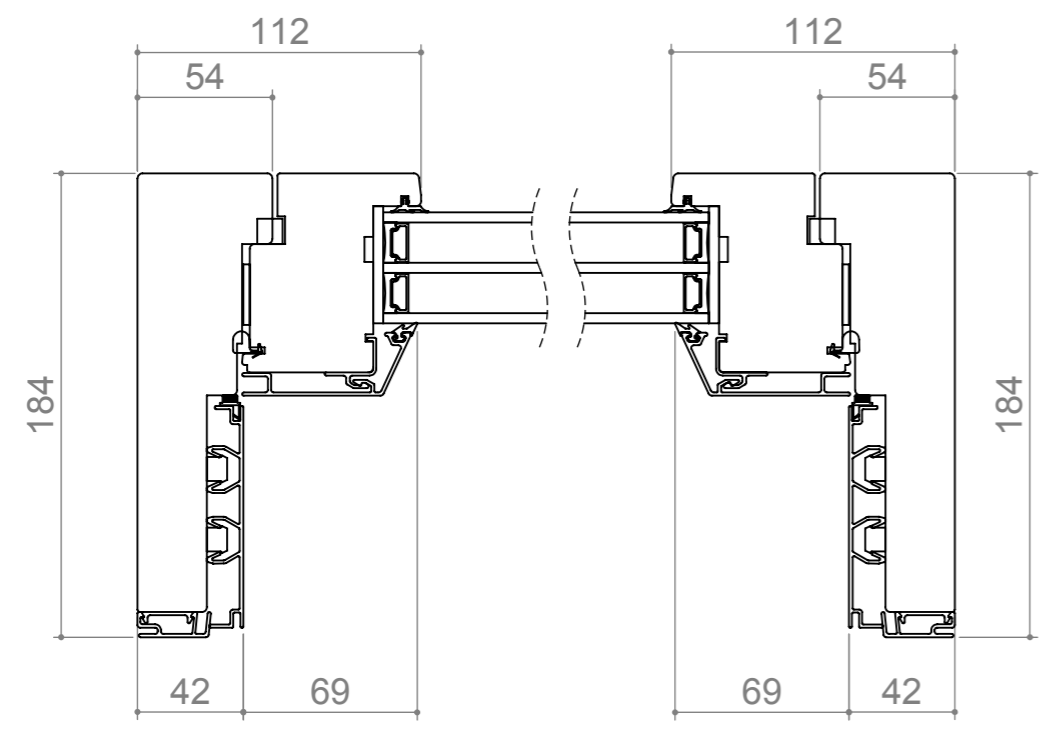

SECTION B-B

Product Category Door			
Product Type Sliding			
Pihla	Pihla Varma Liukuovi FIX Type		Designed by DŽ
			Designed date 2018-01-03
		Approved by	Approved date
		Drawing Number 178053_01	View orientation
			Scale 1:20
			Revision (A)