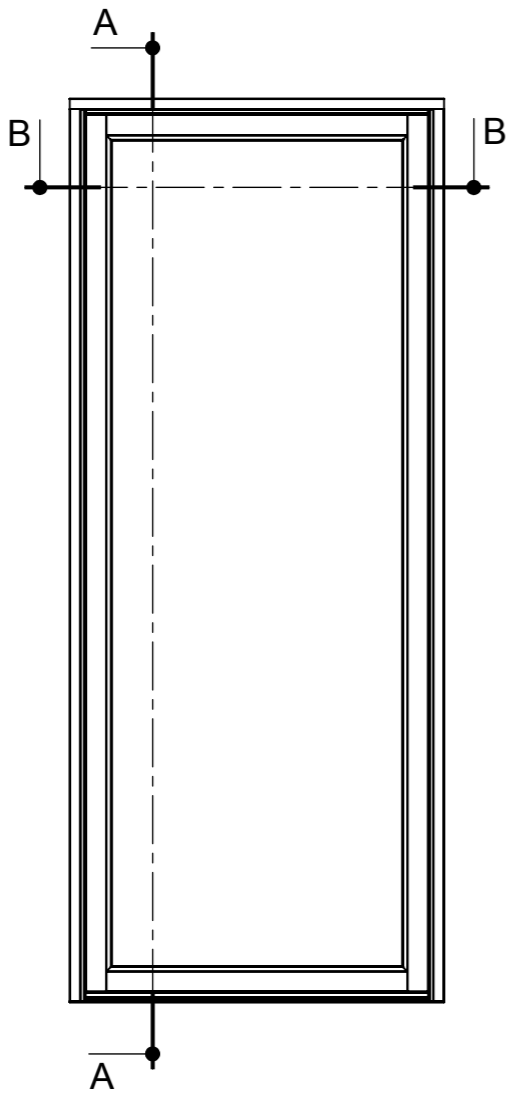

We reserve all rights in this document and in the information contained therein. Reproduction, use or disclosure to third parties without express authority is strictly forbidden. INWIDO

SECTION A-A