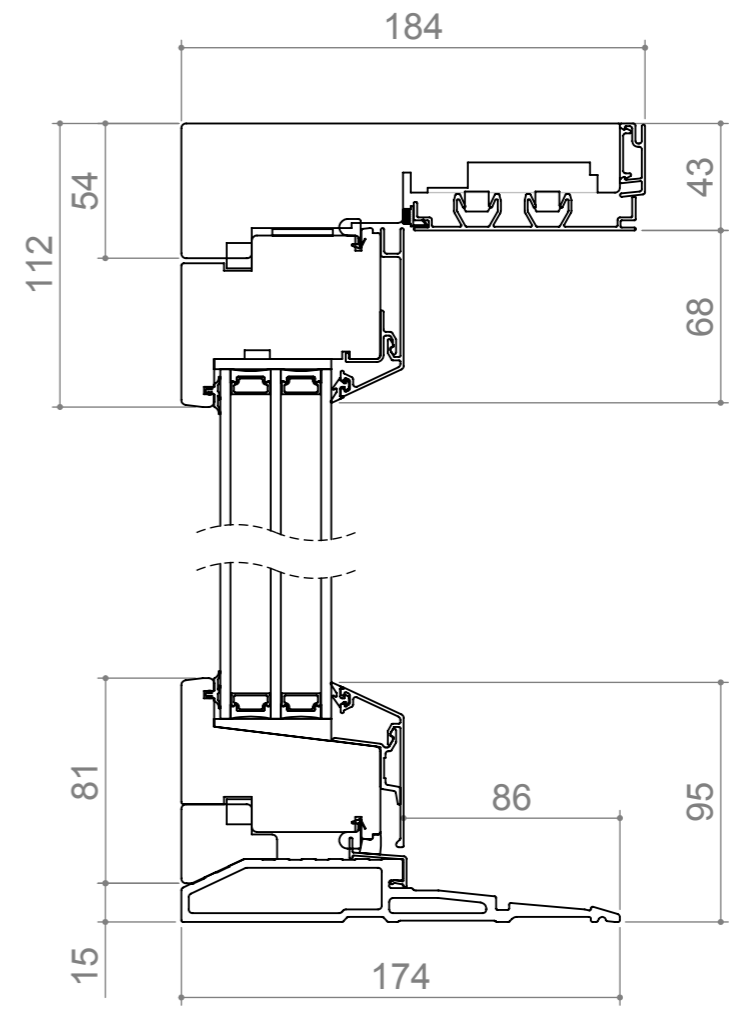

We reserve all rights in this document and in the information contained therein. Reproduction, use or disclosure to third parties without express authority is strictly forbidden. INWIDO

SECTION A-A