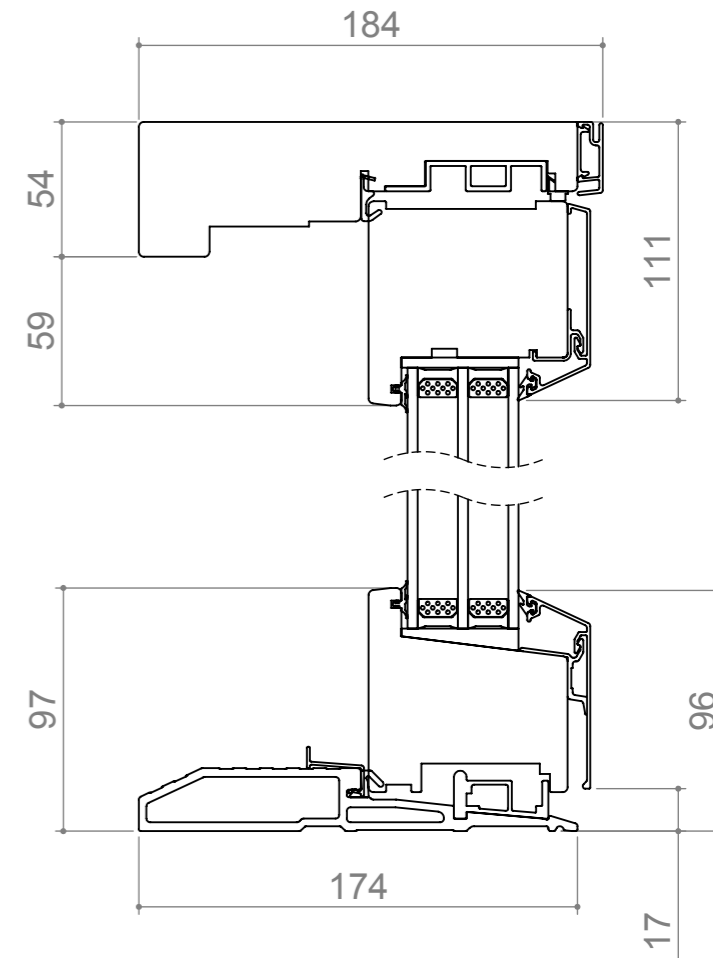

SECTION C-C

SECTION B-B

Product Category <b>Door</b>			
Product Type <b>Sliding</b>			
	Pihla Varma Liukuovi A Type		Designed by <b>DŽ</b> Approved by
	Designed date <b>2017-12-22</b> Approved date		View orientation  Scale <b>1:20</b>
Drawing Number <b>178003_01</b>			Revision <b>(A)</b>