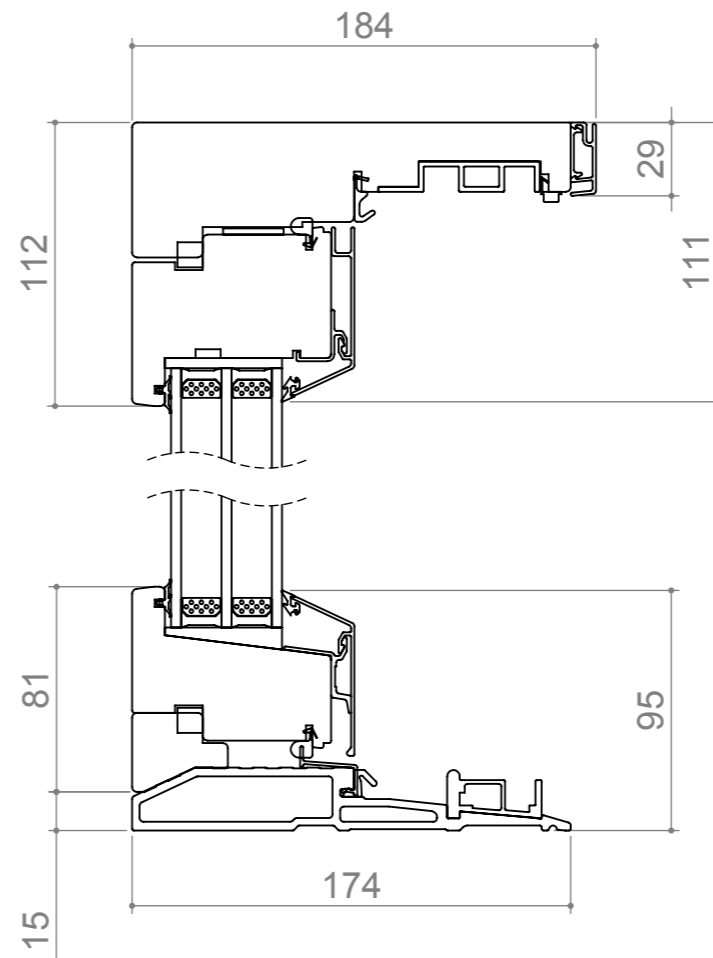

We reserve all rights in this document and in the information contained therein.
Reproduction, use or disclosure to third parties without express authority is strictly forbidden.
INWIDO

SECTION A-A