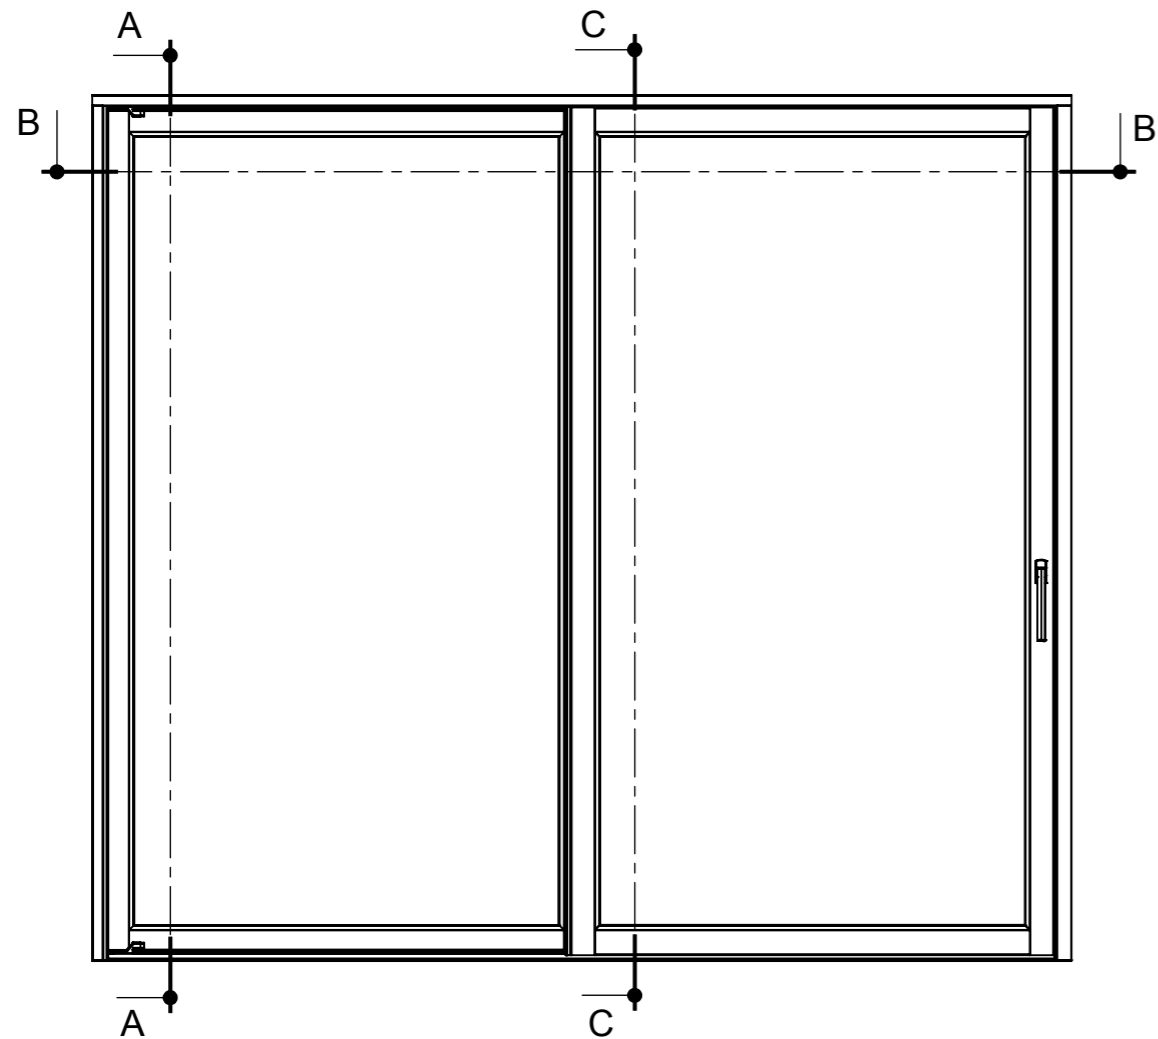

We reserve all rights in this document and in the information contained therein.
Reproduction, use or disclosure to third parties without express authority is strictly forbidden.
INWIDO

SECTION A-A