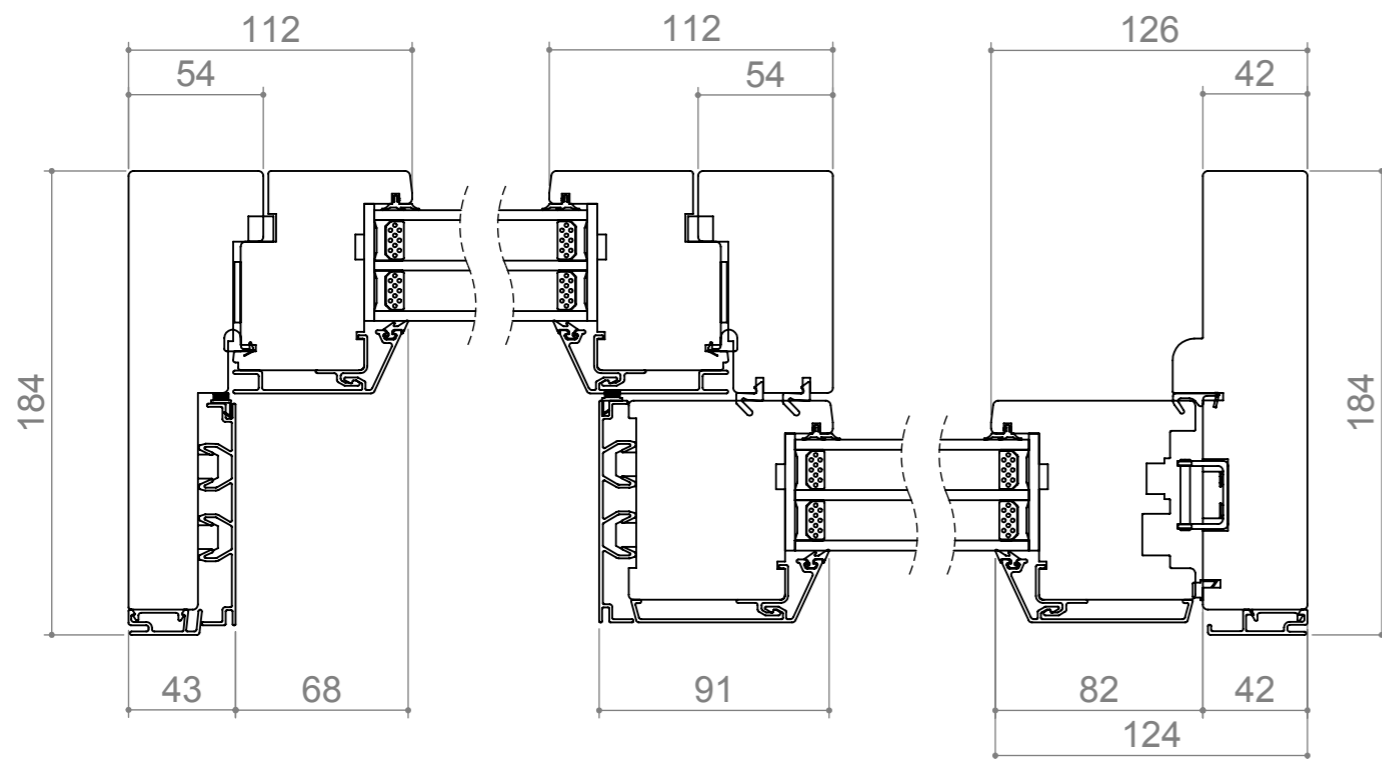

SECTION C-C

SECTION B-B

Product Category <b>Door</b>			
Product Type <b>Sliding</b>			
	Pihla Varma Liukuovi A Type		Designed by <b>DŽ</b> Approved by
	Designed date <b>2017-12-22</b> Approved date		View orientation  Scale <b>1:20</b>
Drawing Number <b>178003_01</b>			Revision <b>(A)</b>