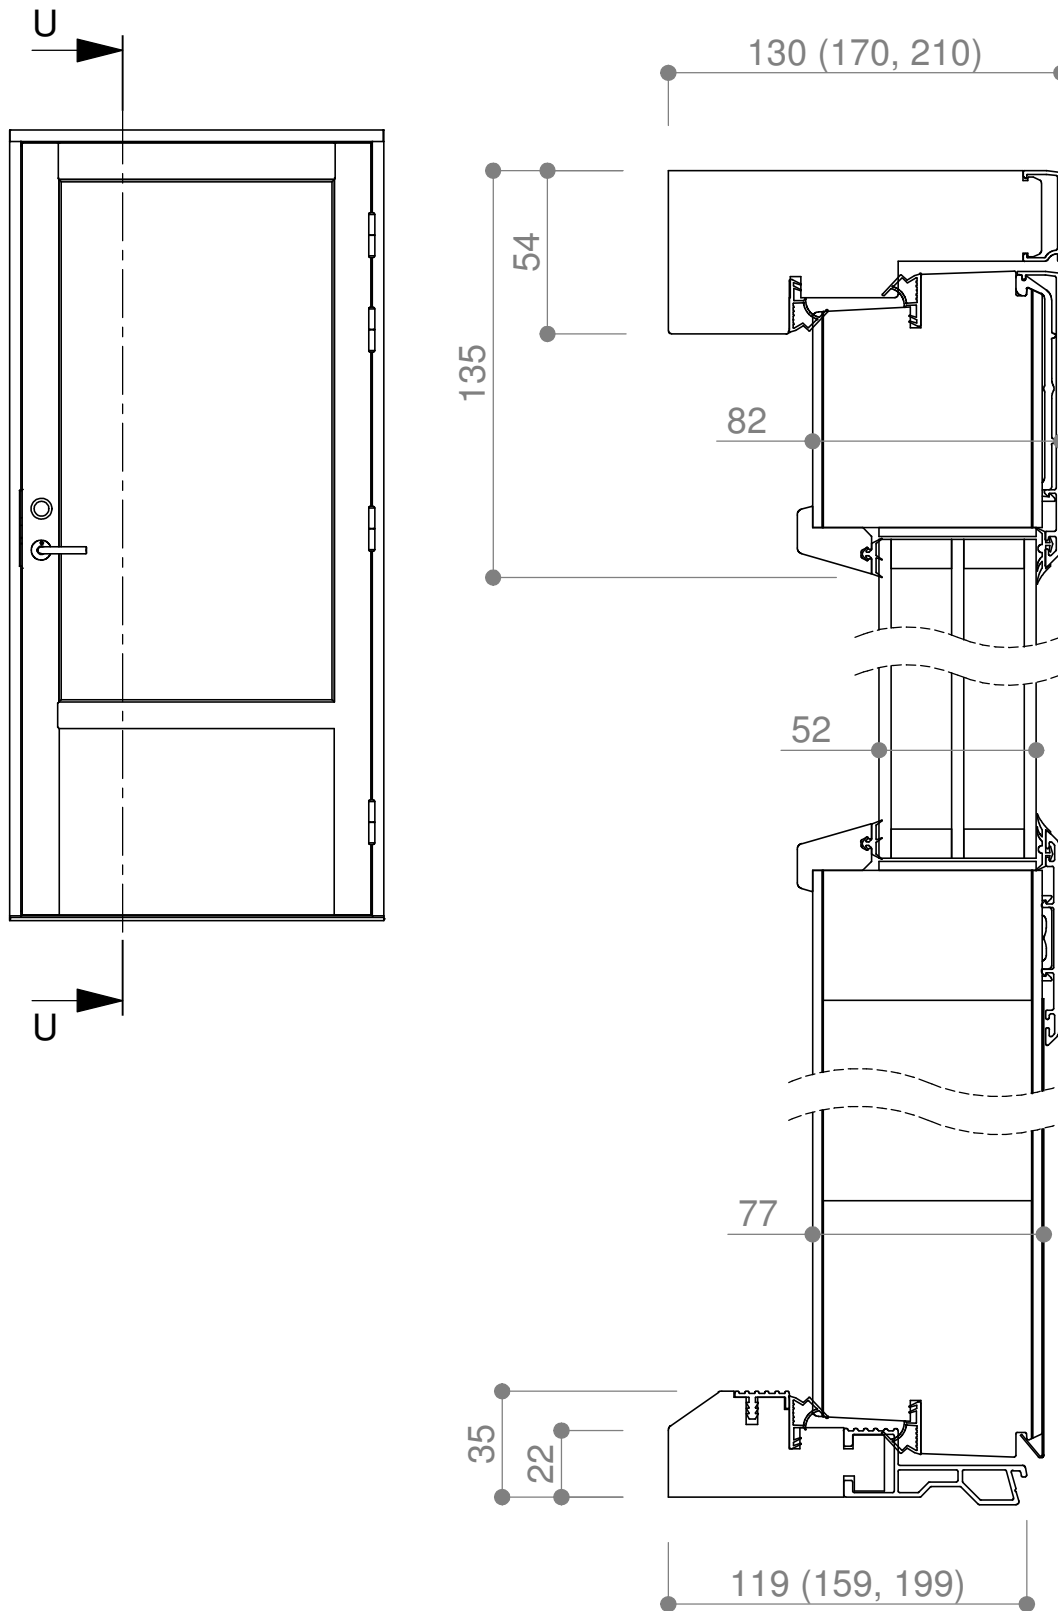

We reserve all rights in this document and in the information contained therein.
Reproduction, use or disclosure to third parties without express authority is strictly forbidden.
INWIDO

Product Category

Door

Product Type

Patio - Outward

Pihla

Pihla Patio
Umptosalla
Balcony door

Designed by VS	Designed date 2016-11-03	View orientation
Approved by ML	Approved date 2017-04-04	Scale 1:20
Drawing Number 152813-2	Revision A