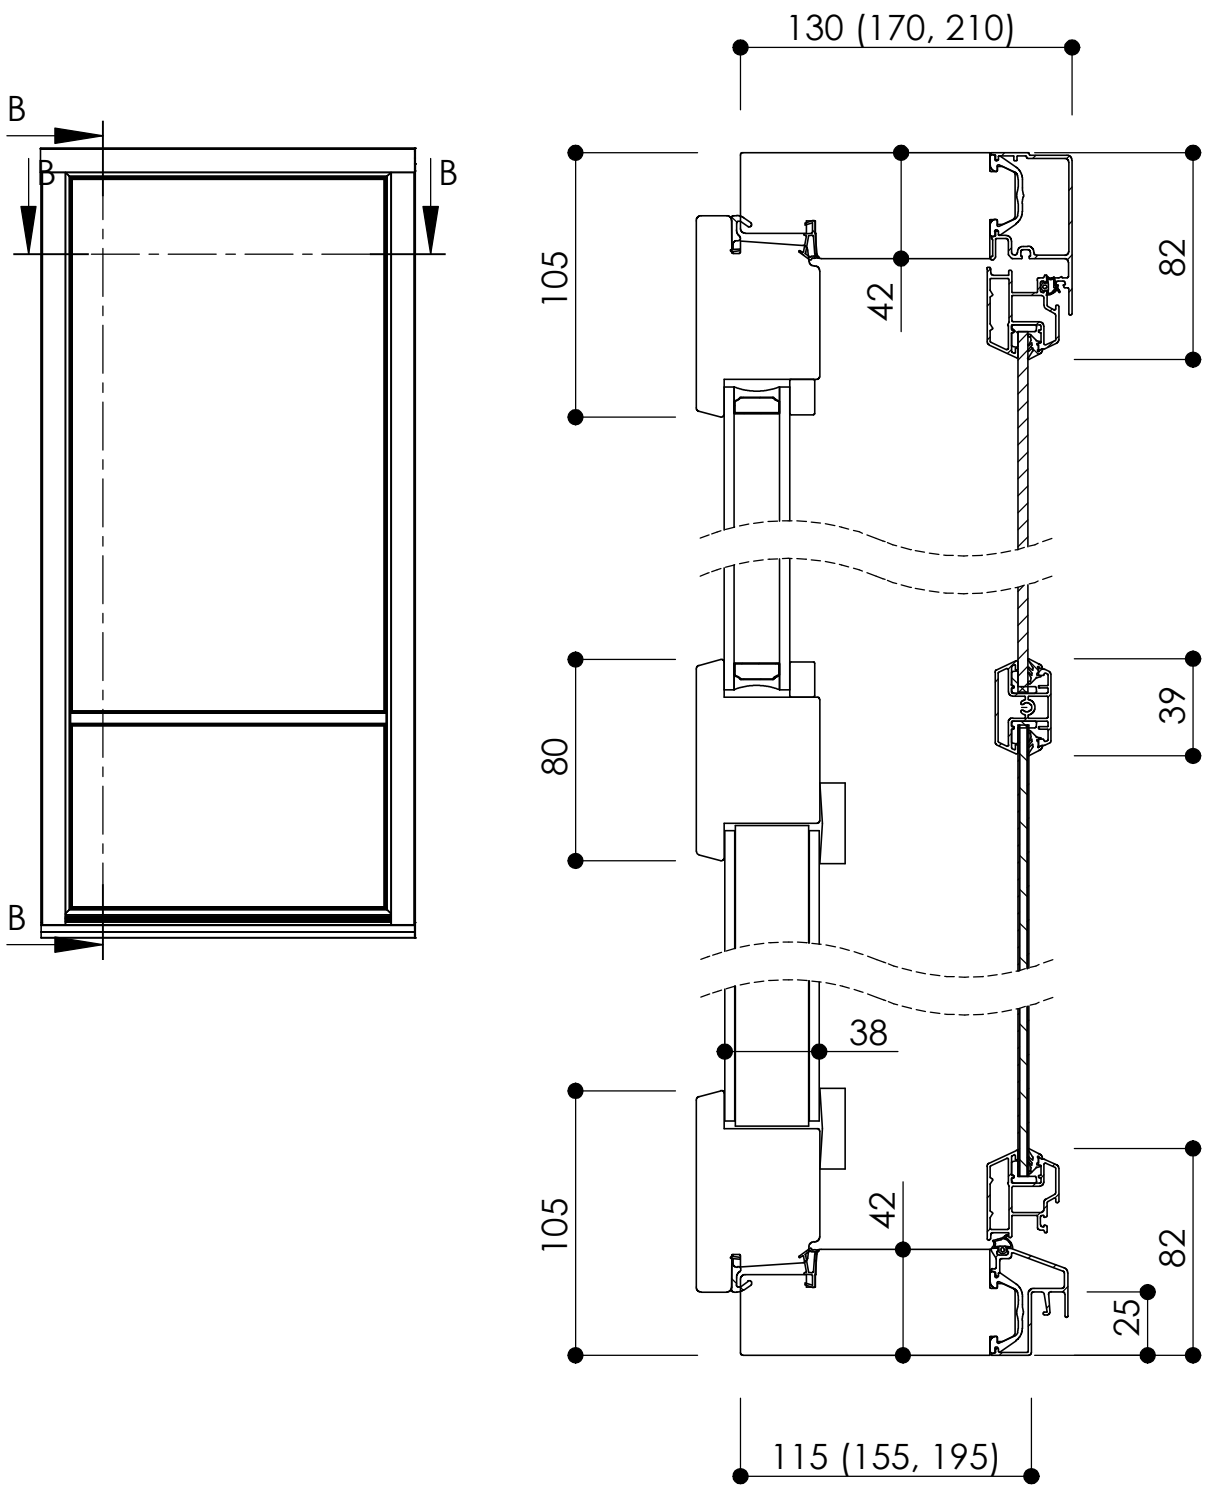

We reserve all rights in this document and in the information contained therein.
 Reproduction, use or disclosure to third parties without express authority is strictly forbidden.
 INWIDO

SECTION B-B

| | | | | | |
|---|--|----------------|----------------|---------------|---|
|  | Product Category | | Product Type | | |
| | Door | | Patio - Inward | | |
| | Pihla Parveke SS Umpiosalla Pihla Balcony door | | Designed by | Designed date | View orientation |
| | | | ML | 2015-02-06 |  |
| | | | Approved by | Approved date | Scale |
| ML | | | 2015-02-09 | 1:20 | |
| | | Drawing Number | Revision | | |
| | | 116546 | C | | |

We reserve all rights in this document and in the information contained therein.
 Reproduction, use or disclosure to third parties without express authority is strictly forbidden.
 INWIDO

SECTION B-B

| | | | | | |
|---|--|----------------|----------------|---------------|---|
|  | Product Category | | Product Type | | |
| | Door | | Patio - Inward | | |
| | Pihla Parveke SS Kahdella lasiaukolla Pihla Balcony door | | Designed by | Designed date | View orientation |
| | | | ML | 2015-02-06 |  |
| | | | Approved by | Approved date | Scale |
| ML | | | 2015-02-09 | 1:20 | |
| | | Drawing Number | Revision | | |
| | | 116546 | C | | |