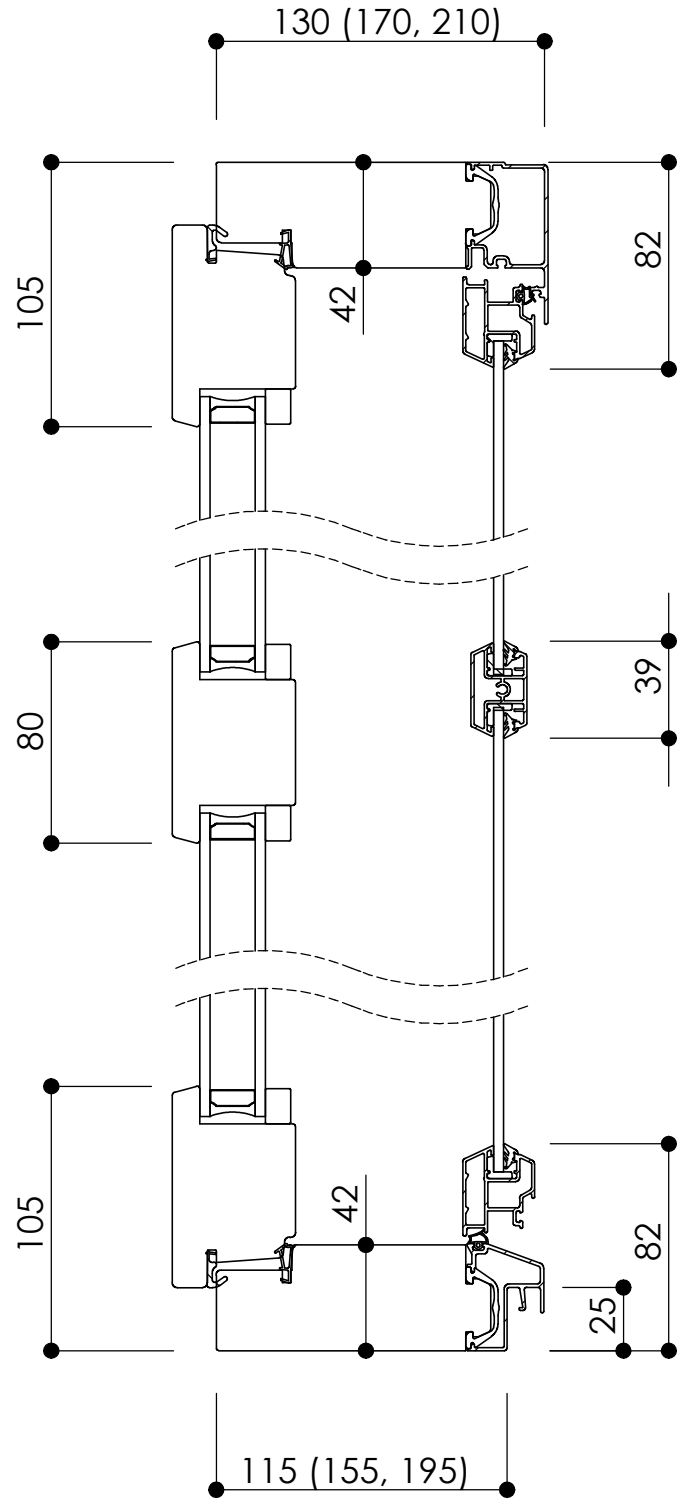

We reserve all rights in this document and in the information contained therein.
 Reproduction, use or disclosure to third parties without express authority is strictly forbidden.
 INWIDO

SECTION B-B

| | | | | | |
|---|--|----------------|----------------|---------------|---|
|  | Product Category | | Product Type | | |
| | Door | | Patio - Inward | | |
| | Pihla Parveke SS Umpiosalla Pihla Balcony door | | Designed by | Designed date | View orientation |
| | | | ML | 2015-02-06 |  |
| | | | Approved by | Approved date | Scale |
| ML | | | 2015-02-09 | 1:20 | |
| | | Drawing Number | Revision | | |
| | | 116546 | C | | |

We reserve all rights in this document and in the information contained therein.
 Reproduction, use or disclosure to third parties without express authority is strictly forbidden.
 INWIDO

SECTION B-B

| | | | | | |
|---|--|----------------|----------------|---------------|---|
|  | Product Category | | Product Type | | |
| | Door | | Patio - Inward | | |
| | Pihla Parveke SS Kahdella lasiaukolla Pihla Balcony door | | Designed by | Designed date | View orientation |
| | | | ML | 2015-02-06 |  |
| | | | Approved by | Approved date | Scale |
| ML | | | 2015-02-09 | 1:20 | |
| | | Drawing Number | Revision | | |
| | | 116546 | C | | |