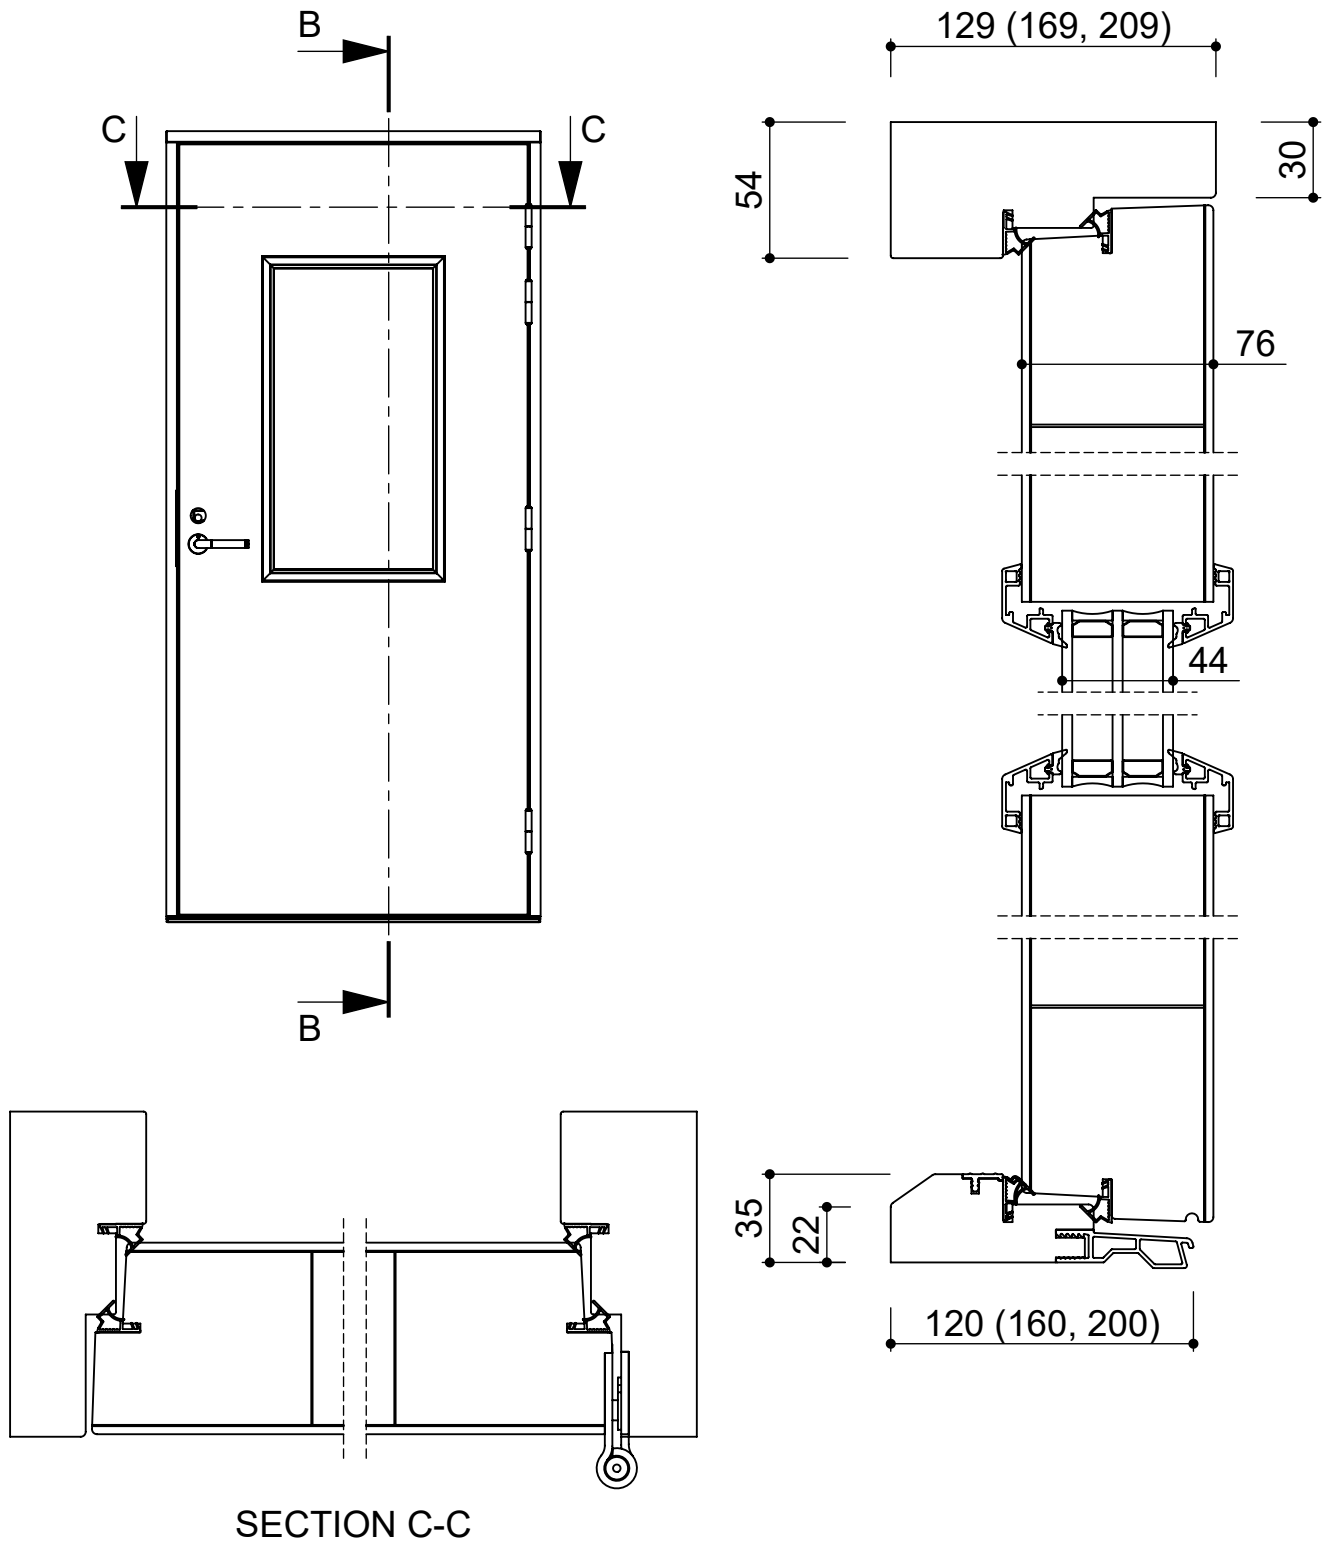

We reserve all rights in this document and in the information contained therein. Reproduction, use or disclosure to third parties without express authority is strictly forbidden. INWIDO

SECTION C-C

Product Category

Door

Product Type

Entrance - Outward

Pihla ulko-ovi
Entrance door

Designed by	Designed date	View orientation
ML	2022-11-01	
Approved by	Approved date	Scale
ML	2022-11-01	1:3
Drawing Number	Revision	
227363-2	A