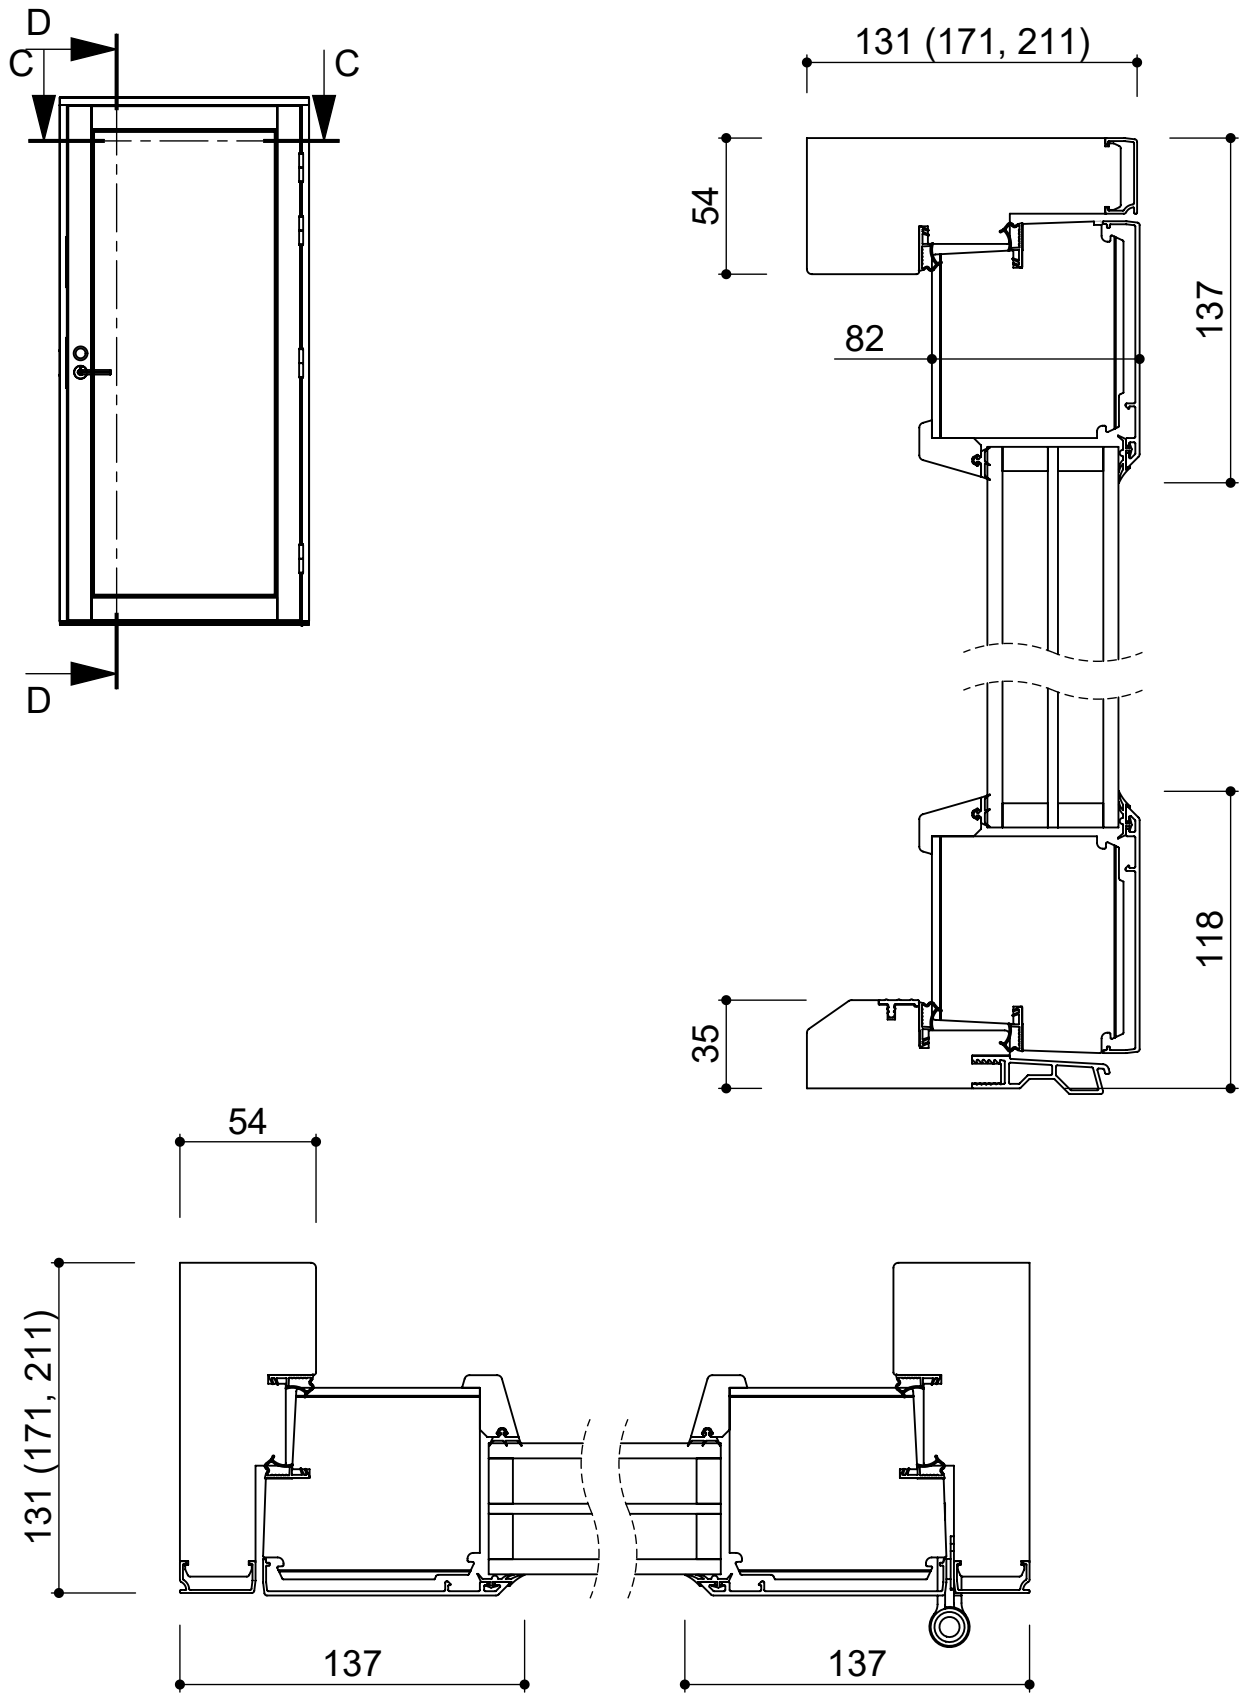

We reserve all rights in this document and in the information contained therein.
Reproduction, use or disclosure to third parties without express authority is strictly forbidden.
INWIDO

Product Category

Door

Product Type

Patio - Outward

Pihla

Pihla Patio
Kokolasilla
Balcony door

Designed by	Designed date	View orientation
ML	2022-08-17	
Approved by	Approved date	Scale
ML	2022-08-17	1:3
Drawing Number	Revision	
193308-4	A