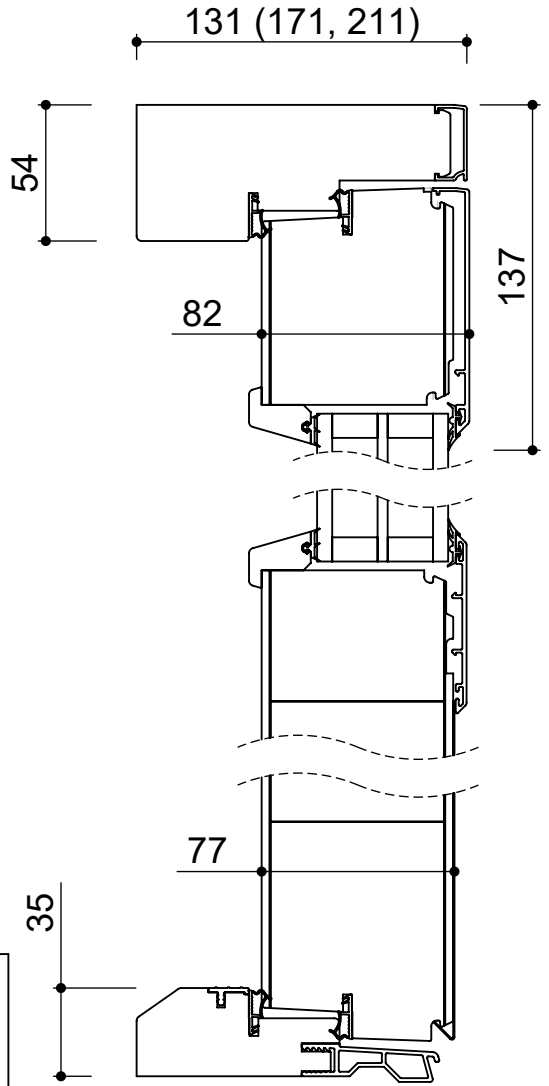

We reserve all rights in this document and in the information contained therein.
Reproduction, use or disclosure to third parties without express authority is strictly forbidden.
INWIDO

Product Category

Door

Product Type

Patio - Outward

Pihla

Pihla Patio
Umpiosalla
Balcony door

Designed by	Designed date	View orientation
ML	2022-08-17	E
Approved by	Approved date	Scale
ML	2022-08-17	1:3
Drawing Number	Revision	
193308-5	A