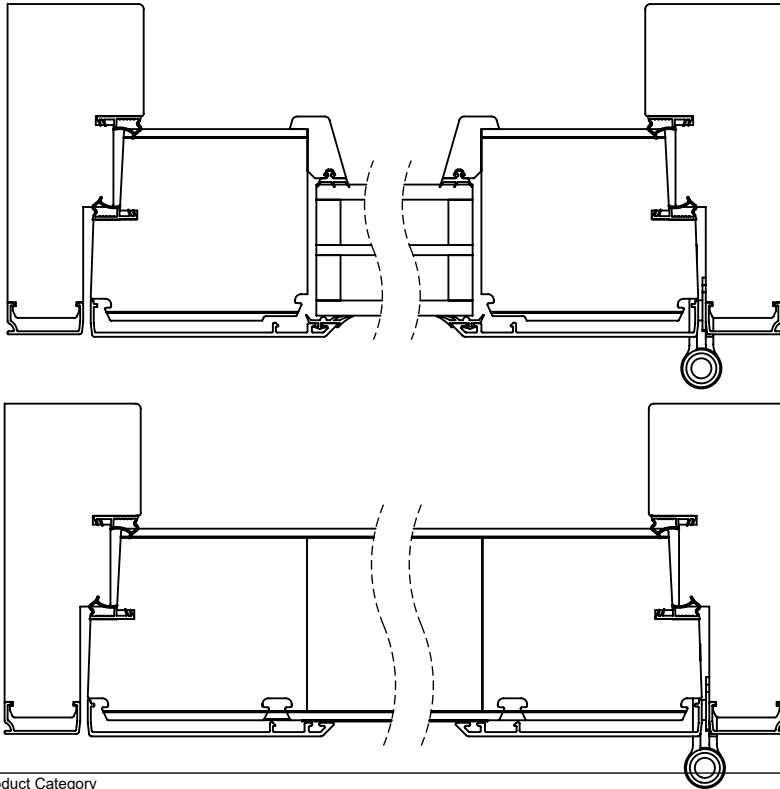

We reserve all rights in this document and in the information contained therein.
Reproduction, use or disclosure to third parties without express authority is strictly forbidden.
INWIDO

Product Category

Door

Product Type

Patio - Outward

Pihla

Pihla Patio
Umpiosalla
Balcony door

Designed by	Designed date	View orientation
ML	2022-08-17	E
Approved by	Approved date	Scale
ML	2022-08-17	1:3
Drawing Number	Revision	
193308-5	A