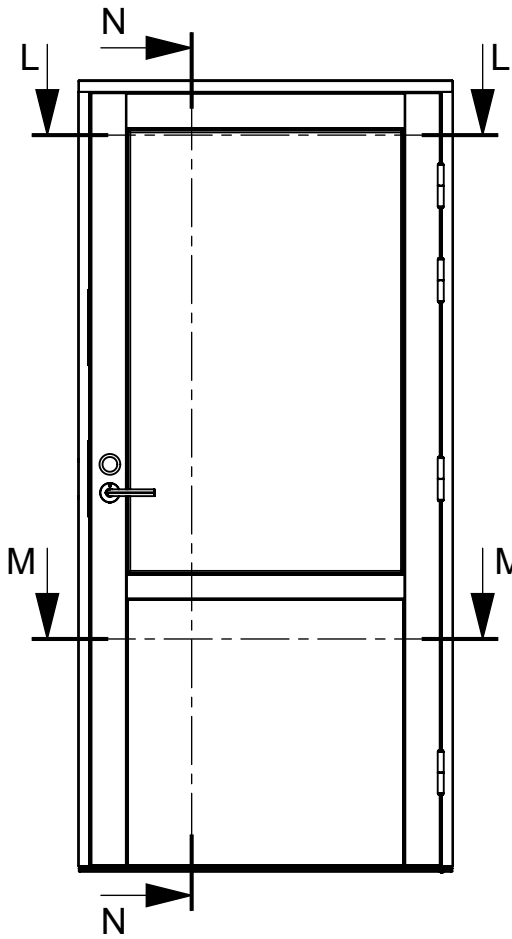

We reserve all rights in this document and in the information contained therein.
Reproduction, use or disclosure to third parties without express authority is strictly forbidden.
INWIDO

Product Category

Door

Product Type

Patio - Outward

Pihla

Pihla Patio
Umpiosalla
Balcony door

Designed by	Designed date	View orientation
ML	2022-08-17	E
Approved by	Approved date	Scale
ML	2022-08-17	1:3
Drawing Number	Revision	
193308-5	A