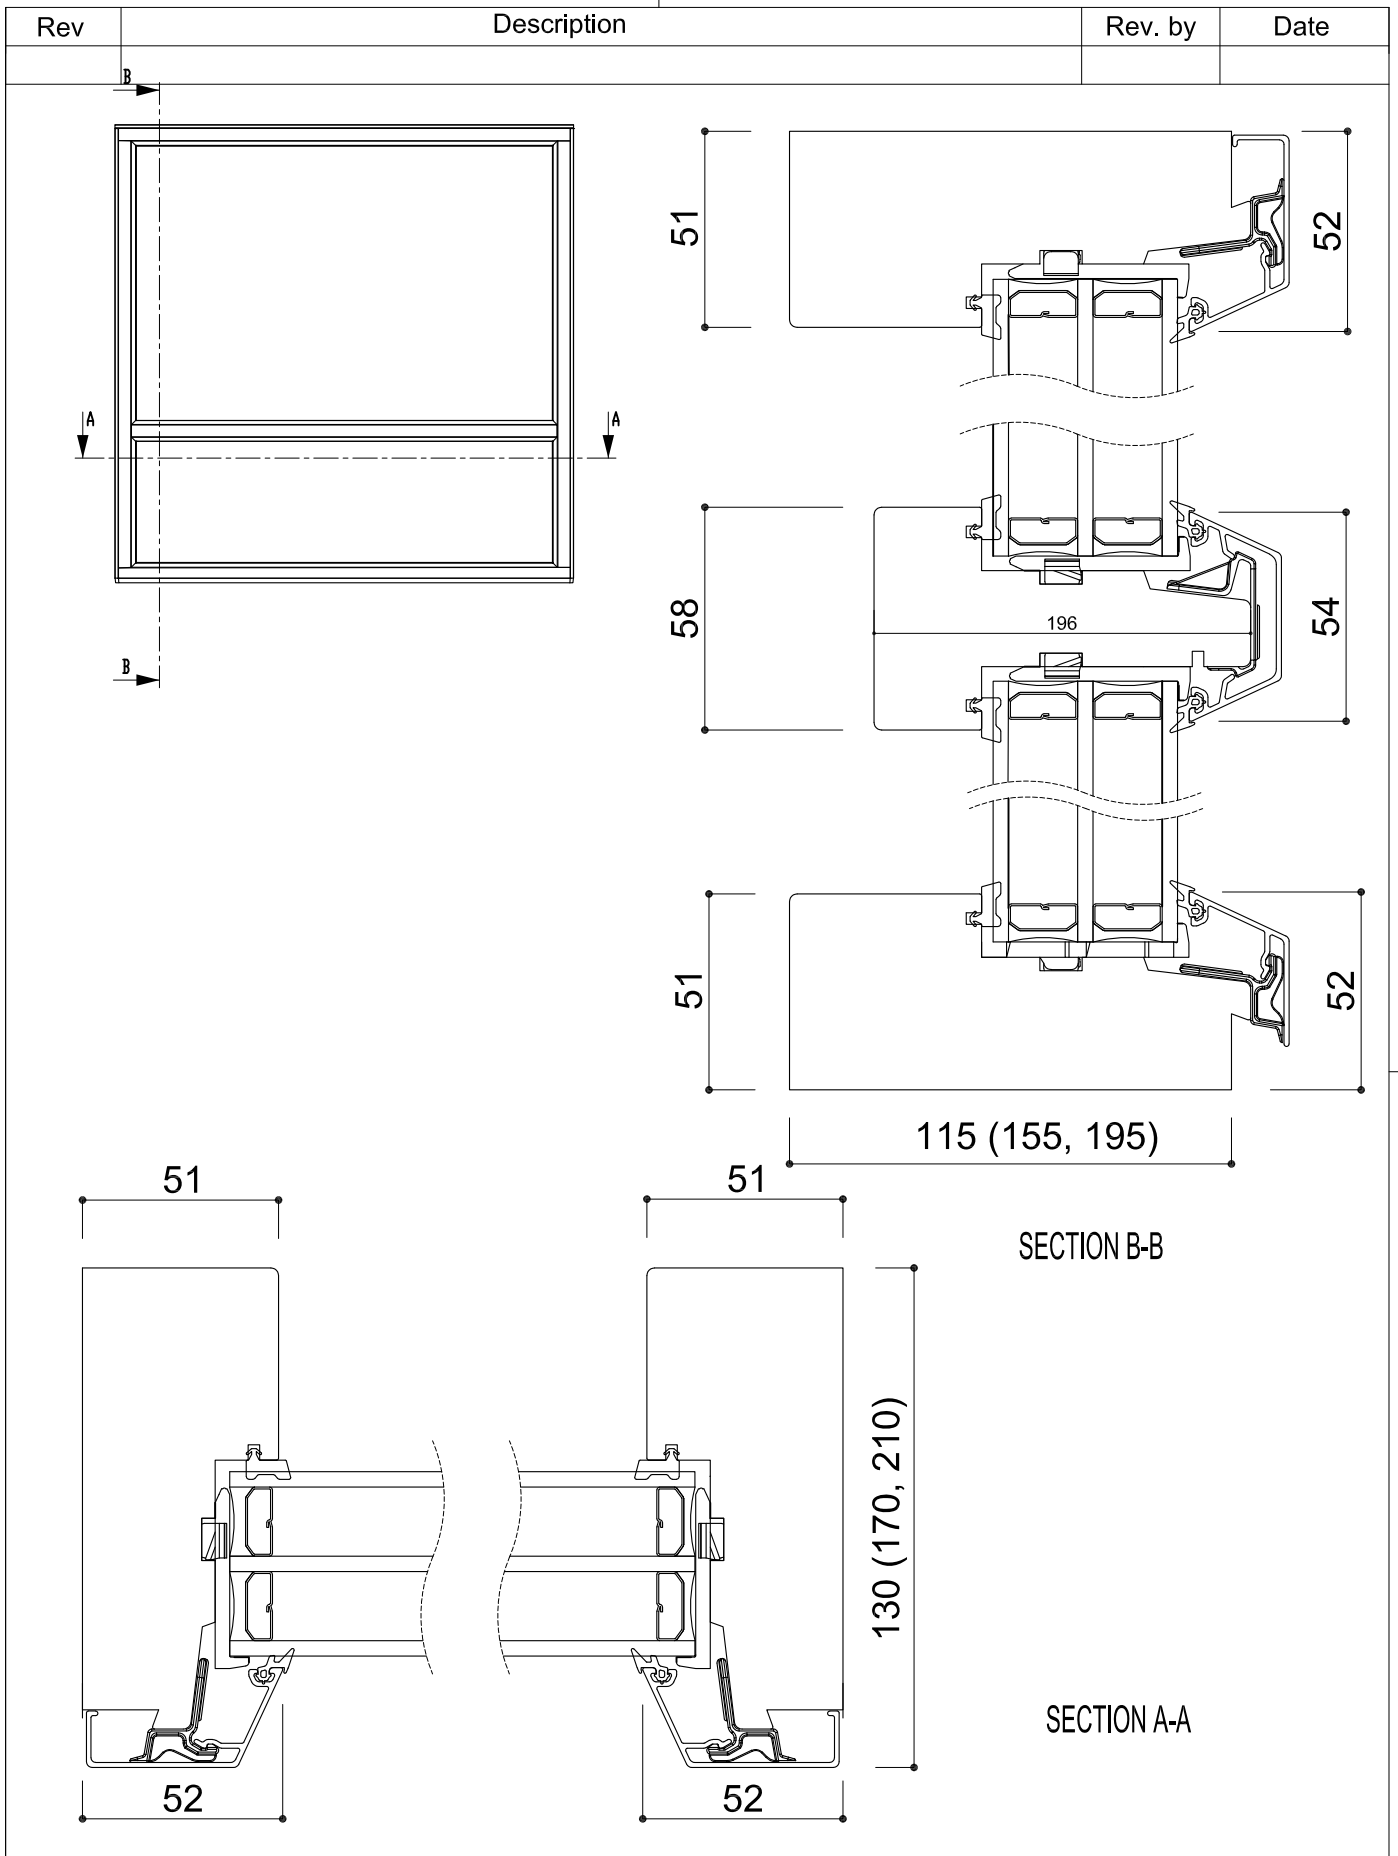

We reserve all rights in this document and in the information contained therein.
Reproduction, use or disclosure to third parties without express authority is strictly forbidden.
INWIDO

Product Category
Window Inward
Kiinteä ikkuna
Vaakavälikarmilla
Fixed window

Product Type Fixed		View orientation
Designed by ML	Designed date 2016-07-01	Scale
Approved by ML	Approved date 2016-07-01	Revision A
Drawing Number 144716