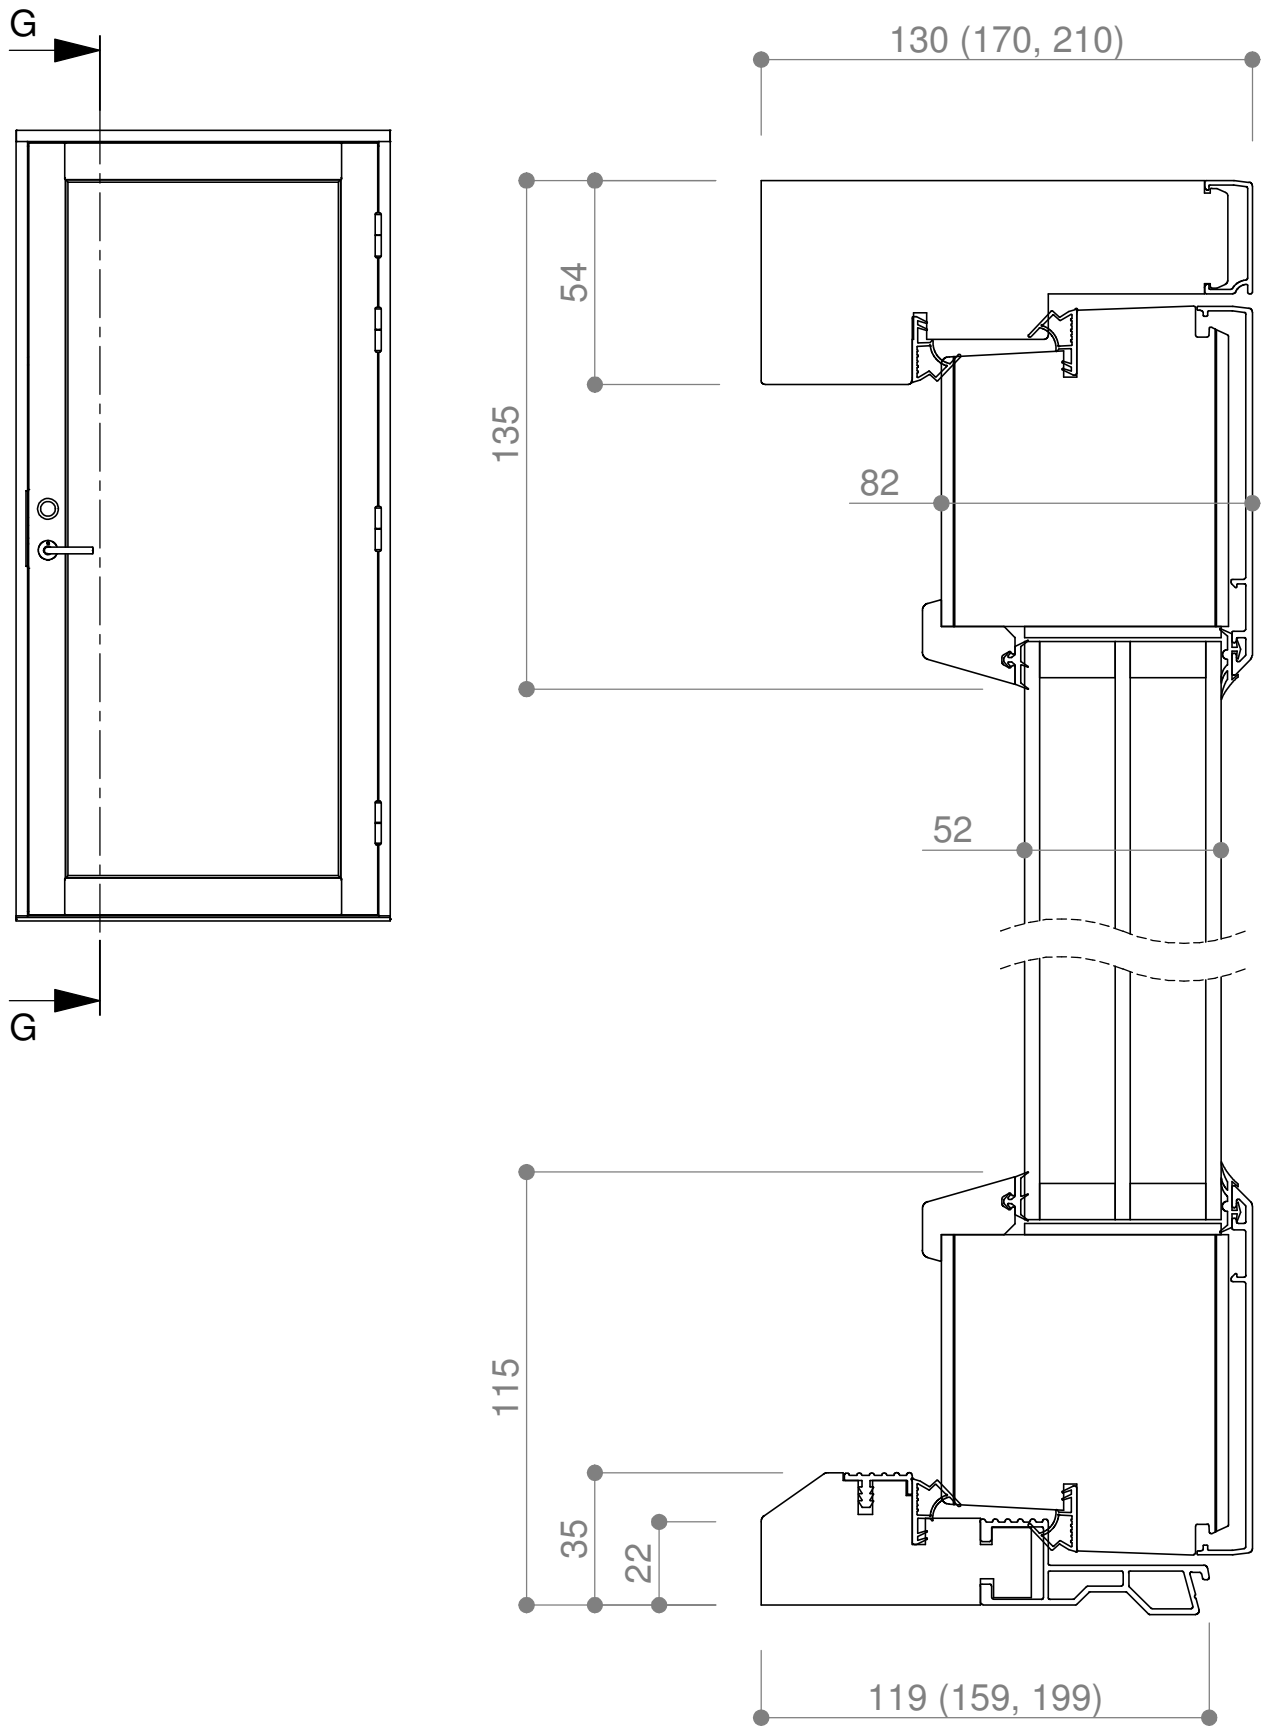

We reserve all rights in this document and in the information contained therein.
Reproduction, use or disclosure to third parties without express authority is strictly forbidden.
INWIDO

Product Category

Door

Product Type

Patio - Outward

Pihla

Pihla Patio
Kokolasilla
Balcony door

Designed by	Designed date	View orientation
VS	2016-11-03	
Approved by	Approved date	Scale
ML	2017-04-04	1:20
Drawing Number	Revision	
152813-1	A