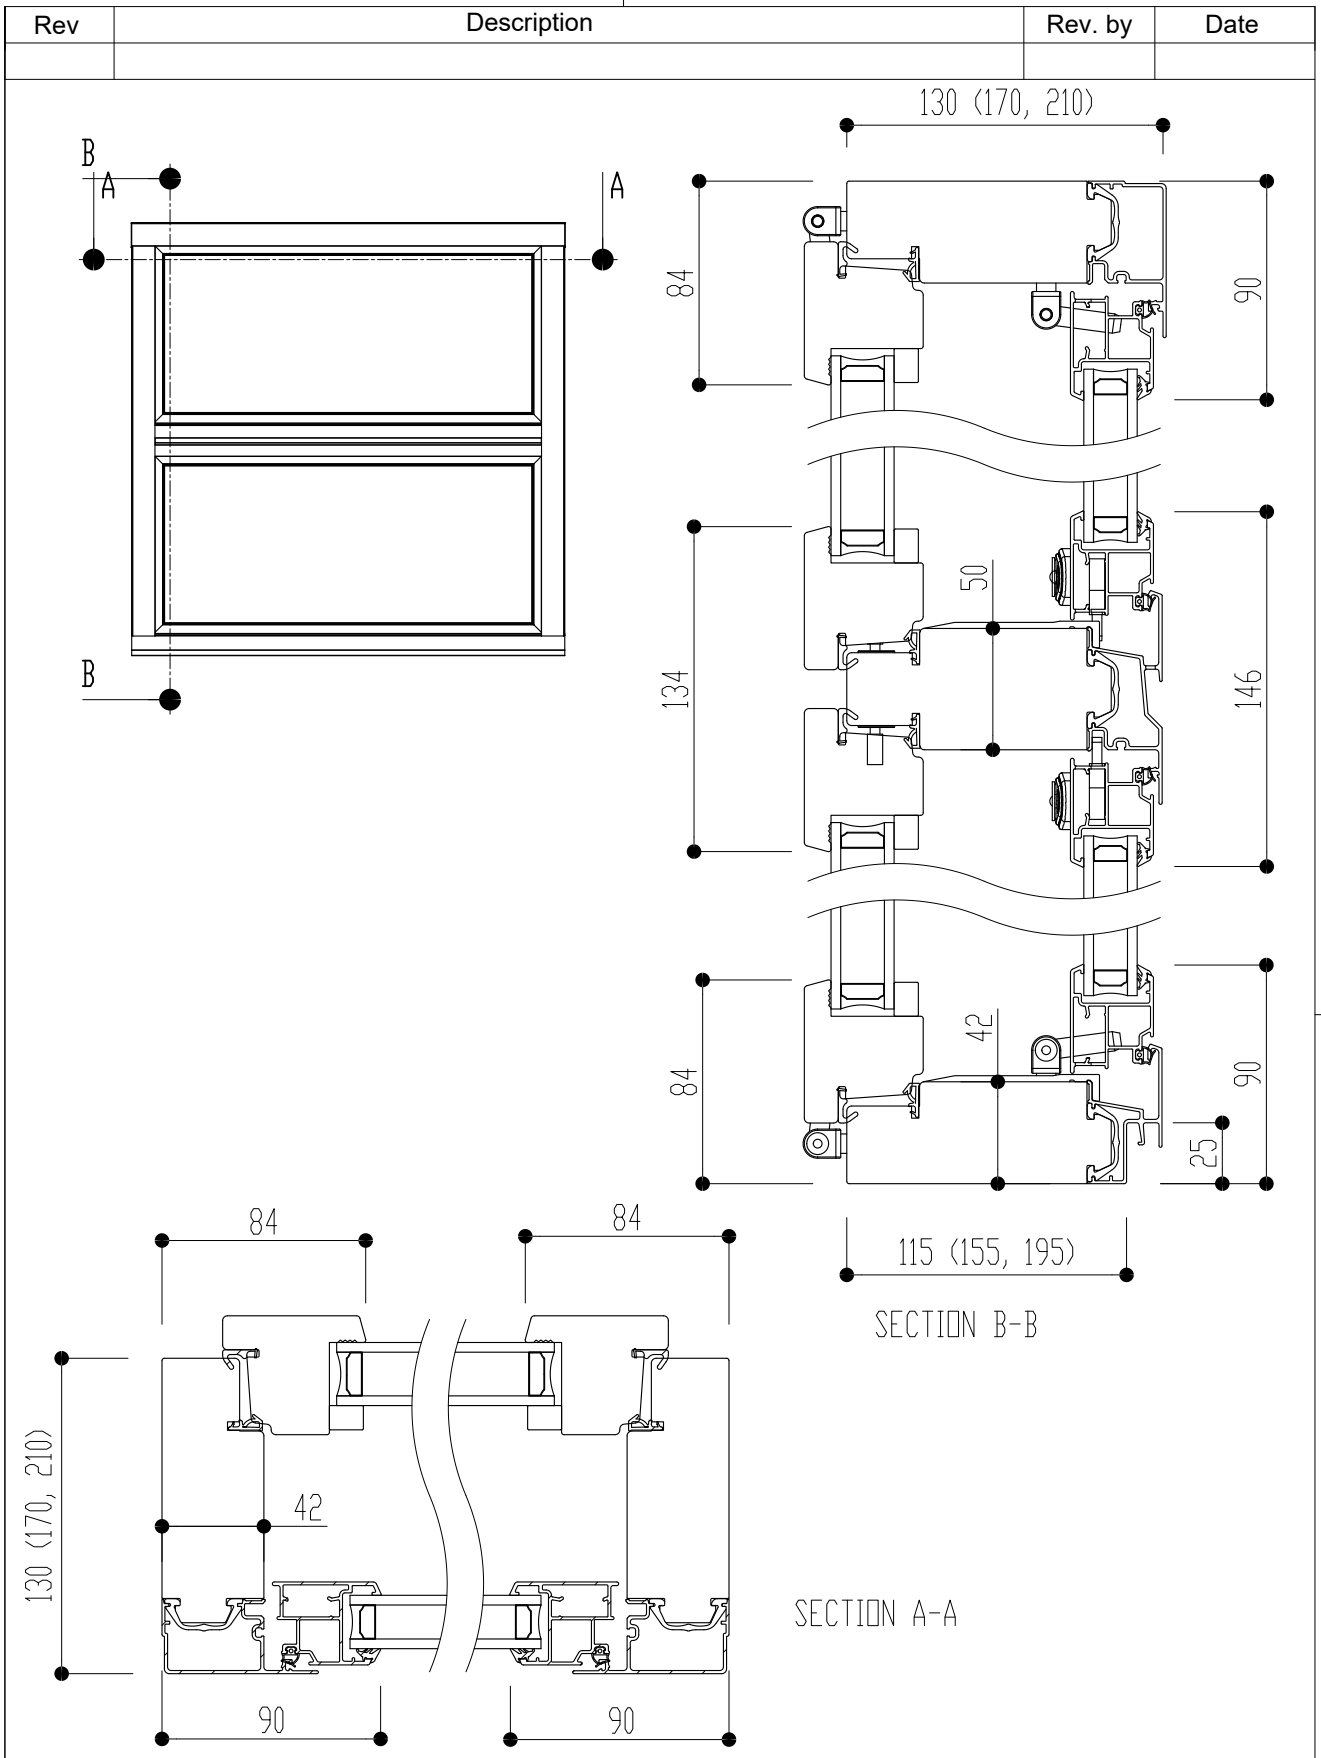

We reserve all rights in this document and in the information contained therein.
 Reproduction, use or disclosure to third parties without express authority is strictly forbidden.
 INWIDO

Pihla	Product Category	Window Inward		Product Type	Side Hung	
	Designed by	ML	Designed date	2016-07-01	View orientation	
	Approved by	ML	Approved date	2016-07-01	Scale	
	Drawing Number	144678		Revision	A	