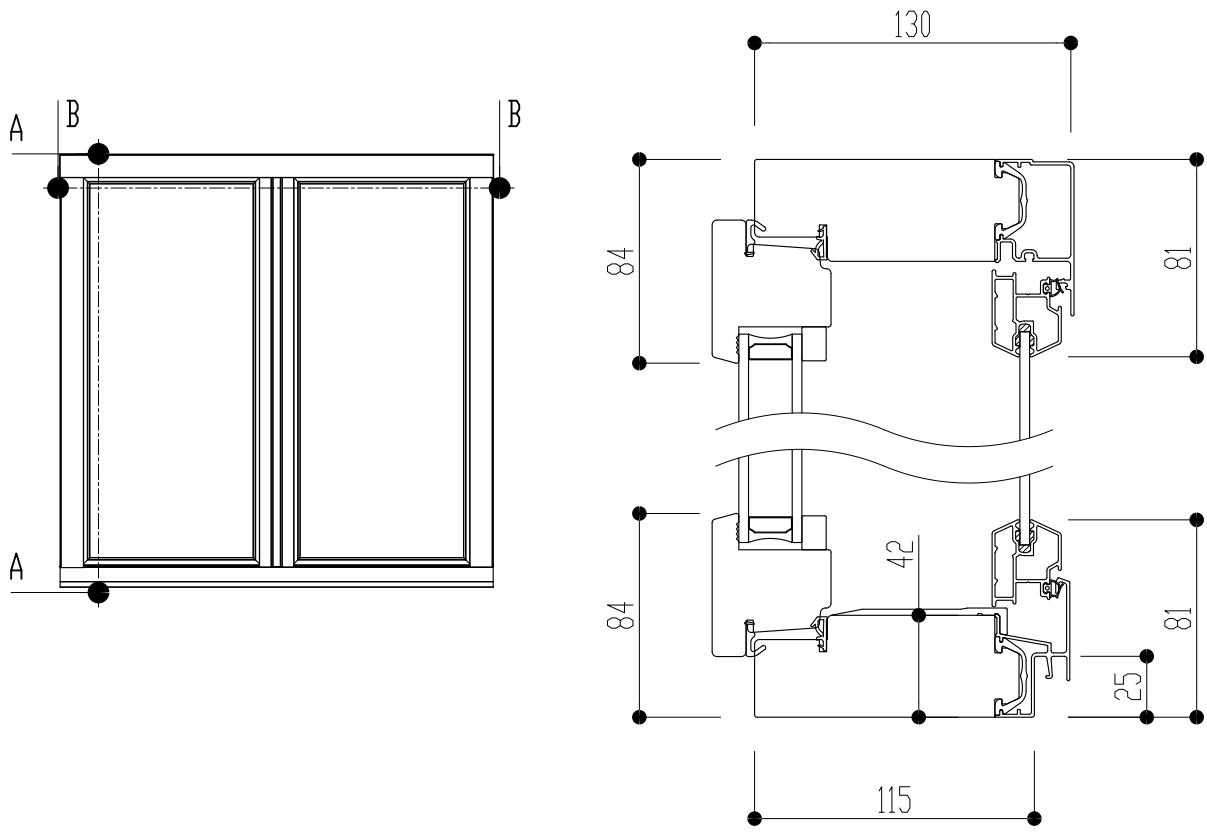

SECTION A-A

SECTION B-B

	Product Category	Window Inward		Product Type	Side Hung		
	Pihla Varma S Pystyvälikarmilla MSEA 1+2	Designed by	ML	Designed date	2016-06-30	View orientation	
		Approved by	ML	Approved date	2016-07-01	Scale	
	Drawing Number	144561		Revision	A		