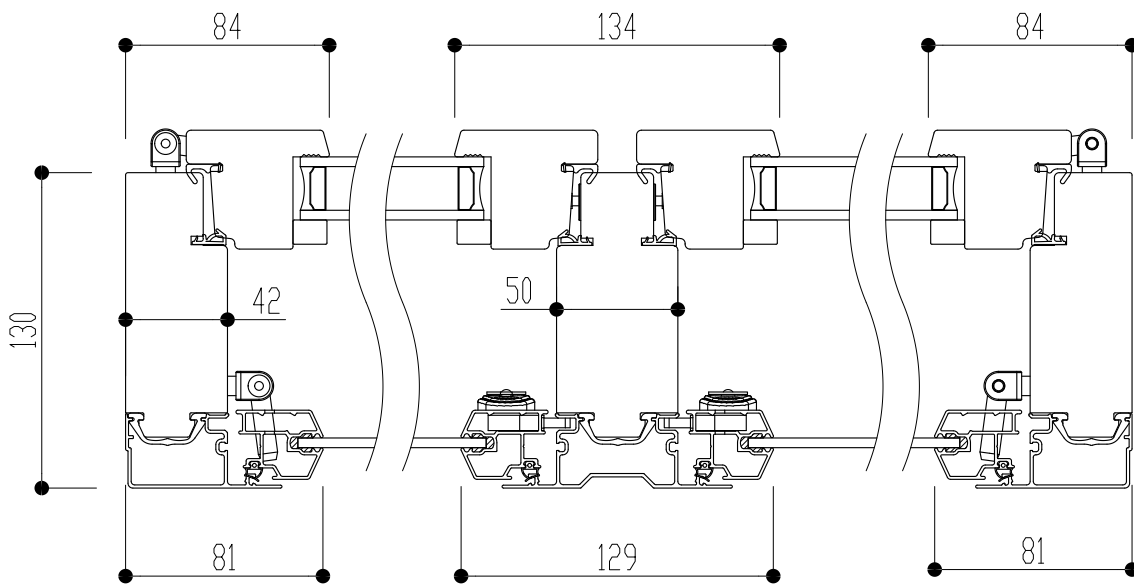

SECTION A-A

SECTION B-B

	Product Category	Window Inward		Product Type	Side Hung		
	Pihla Varma S Pystyvälikarmilla MSEA 1+2	Designed by	ML	Designed date	2016-06-30	View orientation	
		Approved by	ML	Approved date	2016-07-01	Scale	
	Drawing Number	144561		Revision	A		