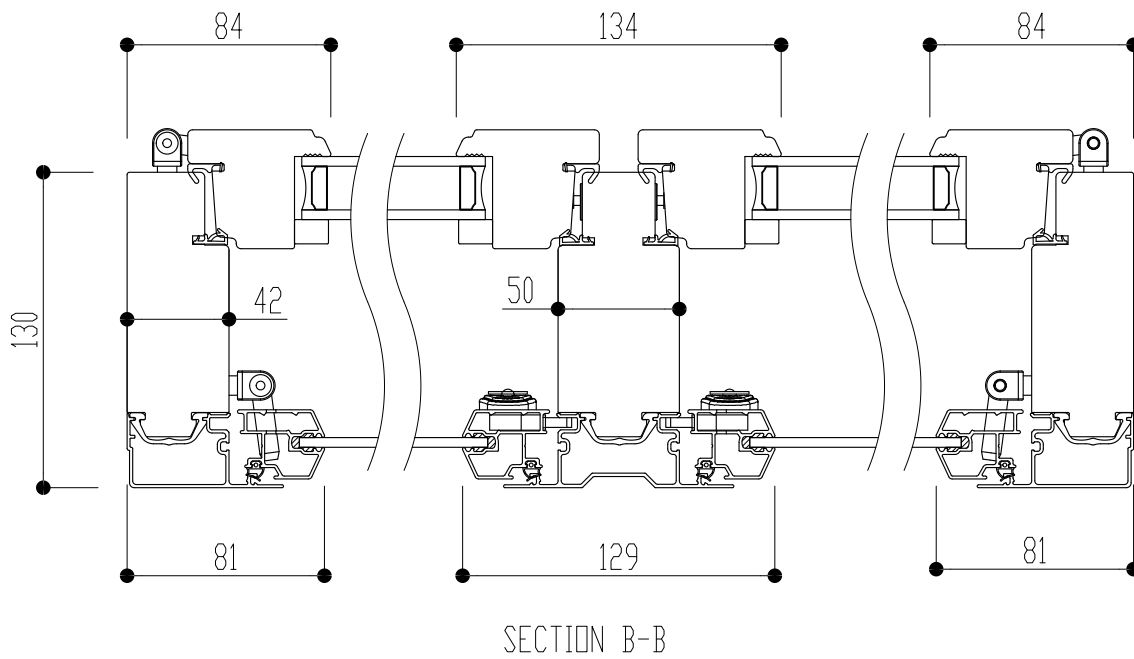

	Product Category	Window Inward		Product Type	Side Hung		
	Pihla Varma Pystyvälükarmilla MSEA 1+2	Designed by	ML	Designed date	2016-06-30	View orientation	
		Approved by	ML	Approved date	2018-01-09	Scale	1:1
	Drawing Number	144559		Revision	B		