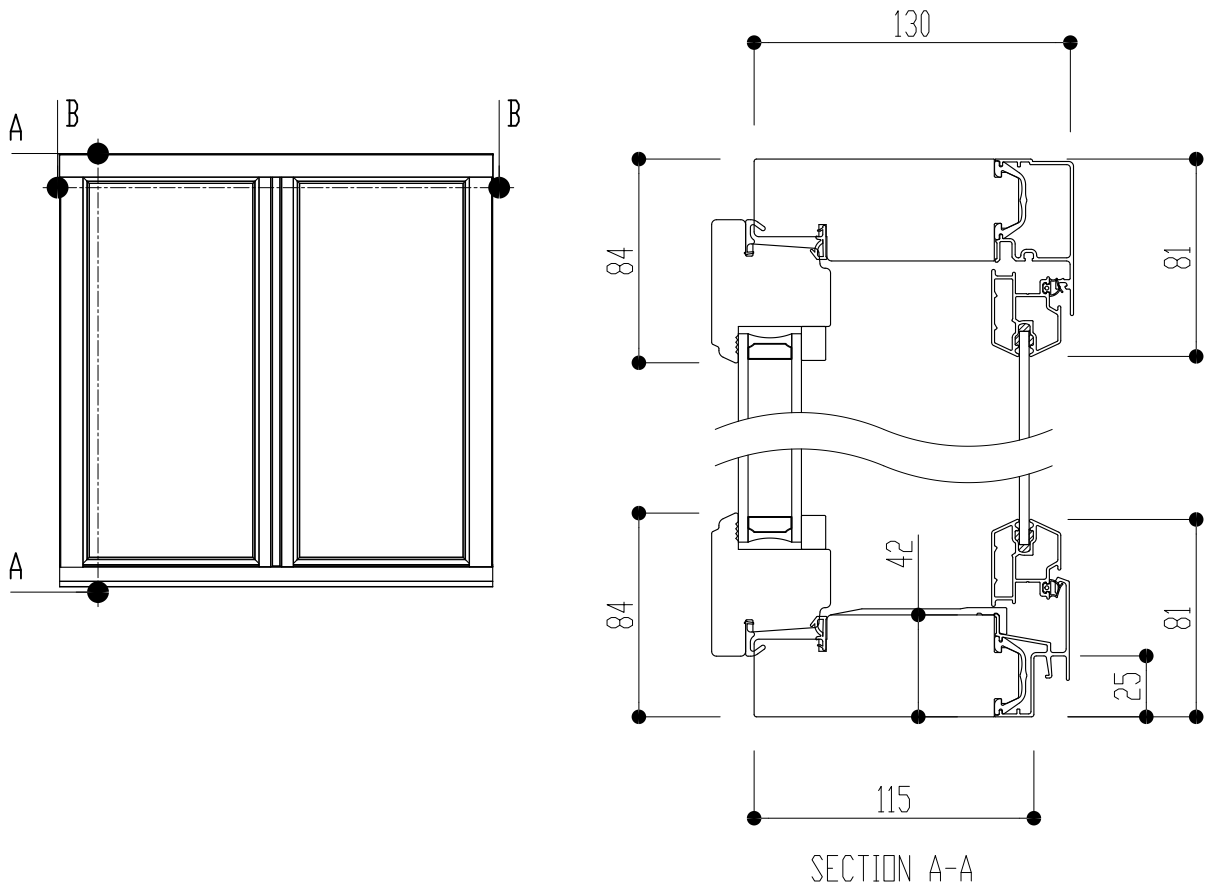

	Product Category	Window Inward		Product Type	Side Hung		
	Pihla Varma Pystyvälükarmilla MSEA 1+2	Designed by	ML	Designed date	2016-06-30	View orientation	
		Approved by	ML	Approved date	2018-01-09	Scale	1:1
	Drawing Number	144559		Revision	B		